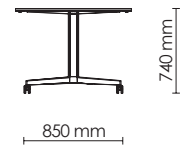

EU: 1600 x 800 mm
**

EU: 1800 x 900 mm
US: 72" x 36"

EU: 1500 x 750 mm
US: 60" x 30"

EU: 1600 x 800 mm
**

EU: 1500 x 750 mm
US: 60" x 30"

EU: 1600 x 800 mm
**

**EU standard only

*Dimensions reflect market standards; not direct conversions from mm

990 mm²

40 mm_H

140 mm

1290 mm

¹ +1 table = +40 mm/1.6"
² +1 table = +140 mm/5.5"

Conference
Stand alone
T-leg

EU: 2000 x 1000 mm
**

EU: 2000 x 1200 mm
**

EU: 2400 x 1000 mm
**

EU: 2400 x 1200 mm
**

EU: 2000 x 1000 mm
**

EU: 2000 x 1200 mm
**

EU: 2400 x 1000 mm
**

EU: 2400 x 1200 mm
**

**EU standard only

Standard legs
Beam: 1775 mm
Stretcher: T-800

Flipped + nested

Standard legs
Beam: 1375 mm
Stretcher: T-600

Flipped + nested

¹ +1 table = +40 mm/1.6"
² +1 table = +140 mm/5.5"