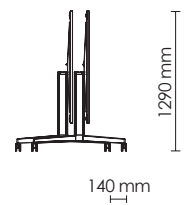

1500 mm
*60"

750 mm
*30"

1260 mm
49.6"

680 mm
26.8"

740 mm
29.1"

Flipped & nested

1540 mm¹
*61.6"

820 mm²
32.3"

990 mm²

40 mm_H

140 mm

1290 mm

¹ +1 table = +40 mm/1.6"
² +1 table = +140 mm/5.5"

Conference
Stand alone
T-leg

EU: 2000 x 1000 mm
**

EU: 2000 x 1200 mm
**

EU: 2400 x 1000 mm
**

EU: 2400 x 1200 mm
**

EU: 2000 x 1000 mm
**

EU: 2000 x 1200 mm
**

EU: 2400 x 1000 mm
**

EU: 2400 x 1200 mm
**

**EU standard only

Standard legs
Beam: 1775 mm
Stretcher: T-800

Flipped + nested

Standard legs
Beam: 1375 mm
Stretcher: T-600

Flipped + nested

¹ +1 table = +40 mm/1.6"
² +1 table = +140 mm/5.5"