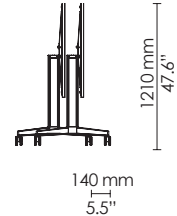

EU: 1600 x 800 mm
**

EU: 1800 x 900 mm
US: 72" x 36"

EU: 1500 x 750 mm
US: 60" x 30"

EU: 1600 x 800 mm
**

EU: 1500 x 750 mm
US: 60" x 30"

EU: 1600 x 800 mm
**

**EU standard only

*Dimensions reflect market standards; not direct conversions from mm

710 mm²
28"

40 mm
H
1.6"

140 mm
H
5.5"

1130 mm
44.5"

Inset legs
Beam: 975 mm
Stretcher: T-600

1500 mm
*60"

750 mm
*30"

960 mm
37.8"

570 mm
22.5"

740 mm
29.1"

Flipped + nested

1540 mm¹
*61.6"

710 mm²
28"

40 mm
H
1.6"

140 mm
H
5.5"

1130 mm
44.5"

¹ +1 table = +40 mm/1.6"

² +1 table = +140 mm/5.5"

Standard legs
 Beam: 1575 mm
 Stretcher: T-800

Flipped + nested

40 mm^H
1.57"

Inset legs
 Beam: 1175 mm
 Stretcher: T-600

Flipped + nested

40 mm^H
1.57"