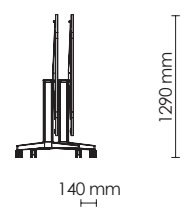

1500 mm
*60"

750 mm
*30"

1260 mm
49.6"

680 mm
26.8"

740 mm
29.1"

Flipped & nested

1540 mm¹
*61.6"

820 mm²
32.3"

990 mm²

40 mm_H

140 mm

1290 mm

¹ +1 table = +40 mm/1.6"
² +1 table = +140 mm/5.5"

Conference
Stand alone
T-leg

EU: 2000 x 1000 mm
**

EU: 2000 x 1200 mm
**

EU: 2400 x 1000 mm
**

EU: 2400 x 1200 mm
**

EU: 2000 x 1000 mm
**

EU: 2000 x 1200 mm
**

EU: 2400 x 1000 mm
**

EU: 2400 x 1200 mm
**

**EU standard only

Standard legs
Beam: 1775 mm
Stretcher: T-800

Flipped + nested

Standard legs
Beam: 1375 mm
Stretcher: T-600

Flipped + nested

¹ +1 table = +40 mm/1.6"
² +1 table = +140 mm/5.5"