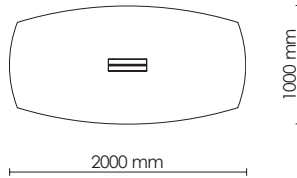

Standard legs
Beam: 1375 mm
Stretcher: T-600