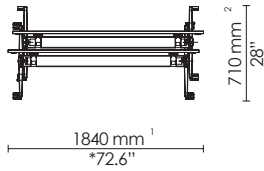

EU: 1500 x 750 mm
US: 60" x 30"

**EU standard only

*Dimensions reflect market standards; not direct conversions from mm

Standard legs
Beam: 975 mm
Stretcher: C-468

1200 mm
*48"

600 mm
*24"

960 mm
37.8"

450 mm
17.7"

EU: 1600 x 800 mm
**

EU: 1800 x 900 mm
US: 72" x 36"

EU: 1500 x 750 mm
US: 60" x 30"

EU: 1600 x 800 mm
**

EU: 1500 x 750 mm
US: 60" x 30"

EU: 1600 x 800 mm
**

**EU standard only

*Dimensions reflect market standards; not direct conversions from mm

570 mm
22.5"

740 mm
29.1"

Flipped + nested

1540 mm¹
*61.6"

710 mm²
28"

40 mm
H
1.6"

140 mm
H
5.5"

1130 mm
44.5"

¹ +1 table = +40 mm/1.6"

² +1 table = +140 mm/5.5"

Standard legs
 Beam: 1575 mm
 Stretcher: T-800

Flipped + nested

40 mm^H
1.57"

Inset legs
 Beam: 1175 mm
 Stretcher: T-600

Flipped + nested

40 mm^H
1.57"