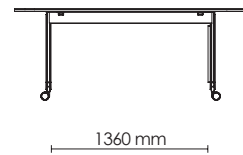

Standard legs
Beam: 1375 mm
Stretcher: T-600