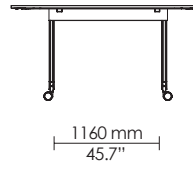

EU: 1600 x 800 mm
**

EU: 1800 x 900 mm
US: 72" x 36"

EU: 1500 x 750 mm
US: 60" x 30"

EU: 1600 x 800 mm
**

EU: 1500 x 750 mm
US: 60" x 30"

EU: 1600 x 800 mm
**

**EU standard only

*Dimensions reflect market standards; not direct conversions from mm

570 mm
22.5"

740 mm
29.1"

Flipped + nested

1540 mm¹
*61.6"

710 mm²
28"

40 mm
H
1.6"

140 mm
H
5.5"

1130 mm
44.5"

¹ +1 table = +40 mm/1.6"

² +1 table = +140 mm/5.5"

Standard legs
 Beam: 1575 mm
 Stretcher: T-800

Flipped + nested

40 mm^H
1.57"

Inset legs
 Beam: 1175 mm
 Stretcher: T-600

Flipped + nested

40 mm^H
1.57"

¹ +1 table = +40 mm/1.6"
² +1 table = +140 mm/5.5"

Conference
Modular
T-leg

EU: 1800 x 1000 mm
**

EU: 1800 x 1200 mm
**

EU: 2200 x 1000 mm
**

EU: 2200 x 1200 mm
**

EU: 2000 x 1000 mm
**

EU: 2000 x 1200 mm
**