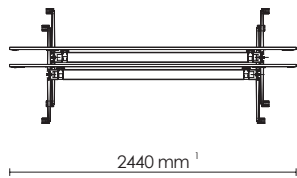

Flipped + nested