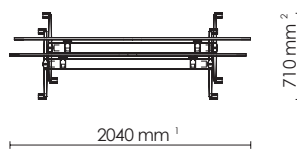

Flipped + nested

¹ +1 table = +40 mm/1.6"
² +1 table = +140 mm/5.5"