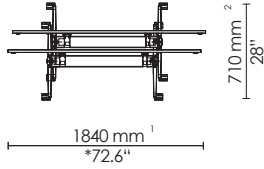

EU: 1600 x 800 mm
**

EU: 1800 x 900 mm
US: 72" x 36"

EU: 1500 x 750 mm
US: 60" x 30"

EU: 1600 x 800 mm
**

EU: 1500 x 750 mm
US: 60" x 30"

EU: 1600 x 800 mm
**

**EU standard only

*Dimensions reflect market standards; not direct conversions from mm

570 mm
22.5"

740 mm
29.1"

Flipped + nested

1540 mm¹
*61.6"

710 mm²
28"

40 mm
H
1.6"

140 mm
H
5.5"

1130 mm
44.5"

¹ +1 table = +40 mm/1.6"

² +1 table = +140 mm/5.5"

Standard legs
 Beam: 1575 mm
 Stretcher: T-800

Flipped + nested

40 mm^H
1.57"

Inset legs
 Beam: 1175 mm
 Stretcher: T-600

Flipped + nested

40 mm^H
1.57"

¹ +1 table = +40 mm/1.6"
² +1 table = +140 mm/5.5"

Conference
Modular
T-leg

EU: 1800 x 1000 mm
**

EU: 1800 x 1200 mm
**

EU: 2200 x 1000 mm
**

EU: 2200 x 1200 mm
**

EU: 2000 x 1000 mm
**

EU: 2000 x 1200 mm
**