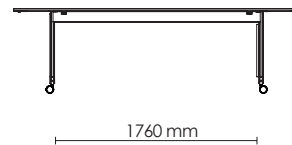

EU: 1600 x 800 mm
**

EU: 1800 x 900 mm
US: 72" x 36"

EU: 1500 x 750 mm
US: 60" x 30"

EU: 1600 x 800 mm
**

EU: 1500 x 750 mm
US: 60" x 30"

EU: 1600 x 800 mm
**

**EU standard only

*Dimensions reflect market standards; not direct conversions from mm

990 mm²

40 mm_H

140 mm

1290 mm

¹ +1 table = +40 mm/1.6"
² +1 table = +140 mm/5.5"

Conference
Stand alone
T-leg

EU: 2000 x 1000 mm
**

EU: 2000 x 1200 mm
**

EU: 2400 x 1000 mm
**

EU: 2400 x 1200 mm
**

EU: 2000 x 1000 mm
**

EU: 2000 x 1200 mm
**

EU: 2400 x 1000 mm
**

EU: 2400 x 1200 mm
**

**EU standard only

Standard legs
Beam: 1775 mm
Stretcher: T-800

Flipped + nested

Standard legs
Beam: 1375 mm
Stretcher: T-600

Flipped + nested

¹ +1 table = +40 mm/1.6"
² +1 table = +140 mm/5.5"