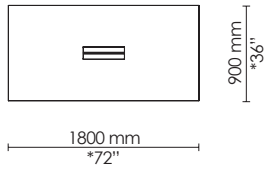

Standard legs
Beam: 1575 mm
Stretcher: T-800