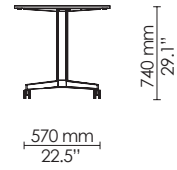

EU: 1600 x 800 mm
**

EU: 1800 x 900 mm
US: 72" x 36"

EU: 1500 x 750 mm
US: 60" x 30"

EU: 1600 x 800 mm
**

EU: 1500 x 750 mm
US: 60" x 30"

EU: 1600 x 800 mm
**

**EU standard only

*Dimensions reflect market standards; not direct conversions from mm

710 mm²
28"

40 mm
H
1.6"

140 mm
H
5.5"

1130 mm
44.5"

Inset legs
Beam: 975 mm
Stretcher: T-600

1500 mm
*60"

750 mm
*30"

960 mm
37.8"

570 mm
22.5"

740 mm
29.1"

Flipped + nested

1540 mm¹
*61.6"

710 mm²
28"

40 mm
H
1.6"

140 mm
H
5.5"

1130 mm
44.5"

¹ +1 table = +40 mm/1.6"

² +1 table = +140 mm/5.5"

Standard legs
 Beam: 1575 mm
 Stretcher: T-800

Flipped + nested

40 mm^H
1.57"

Inset legs
 Beam: 1175 mm
 Stretcher: T-600

Flipped + nested

40 mm^H
1.57"