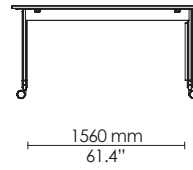

EU: 1500 x 750 mm
US: 60" x 30"

**EU standard only

*Dimensions reflect market standards; not direct conversions from mm

Standard legs
Beam: 975 mm
Stretcher: C-468

1200 mm
*48"

600 mm
*24"

960 mm
37.8"

450 mm
17.7"

EU: 1600 x 800 mm
**

EU: 1800 x 900 mm
US: 72" x 36"

EU: 1500 x 750 mm
US: 60" x 30"

EU: 1600 x 800 mm
**

EU: 1500 x 750 mm
US: 60" x 30"

EU: 1600 x 800 mm
**

**EU standard only

*Dimensions reflect market standards; not direct conversions from mm

570 mm
22.5"

740 mm
29.1"

Flipped + nested

1540 mm¹
*61.6"

710 mm²
28"

40 mm
H
1.6"

140 mm
H
5.5"

1130 mm
44.5"

¹ +1 table = +40 mm/1.6"

² +1 table = +140 mm/5.5"

Standard legs
 Beam: 1575 mm
 Stretcher: T-800

Flipped + nested

40 mm^H
1.57"

Inset legs
 Beam: 1175 mm
 Stretcher: T-600

Flipped + nested

40 mm^H
1.57"