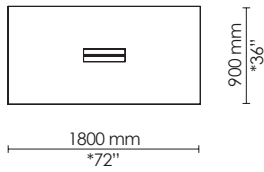

EU: 1500 x 750 mm
US: 60" x 30"

**EU standard only

*Dimensions reflect market standards; not direct conversions from mm

Standard legs
Beam: 975 mm
Stretcher: C-468

1200 mm
*48"

600 mm
*24"

960 mm
37.8"

450 mm
17.7"

EU: 1600 x 800 mm
**

EU: 1800 x 900 mm
US: 72" x 36"

EU: 1500 x 750 mm
US: 60" x 30"

EU: 1600 x 800 mm
**

EU: 1500 x 750 mm
US: 60" x 30"

EU: 1600 x 800 mm
**

**EU standard only

*Dimensions reflect market standards; not direct conversions from mm

570 mm
22.5"

740 mm
29.1"

Flipped + nested

1540 mm¹
*61.6"

710 mm²
28"

40 mm
H
1.6"

140 mm
H
5.5"

1130 mm
44.5"

¹ +1 table = +40 mm/1.6"

² +1 table = +140 mm/5.5"

Standard legs
 Beam: 1575 mm
 Stretcher: T-800

Flipped + nested

40 mm^H
1.57"

Inset legs
 Beam: 1175 mm
 Stretcher: T-600

Flipped + nested

40 mm^H
1.57"